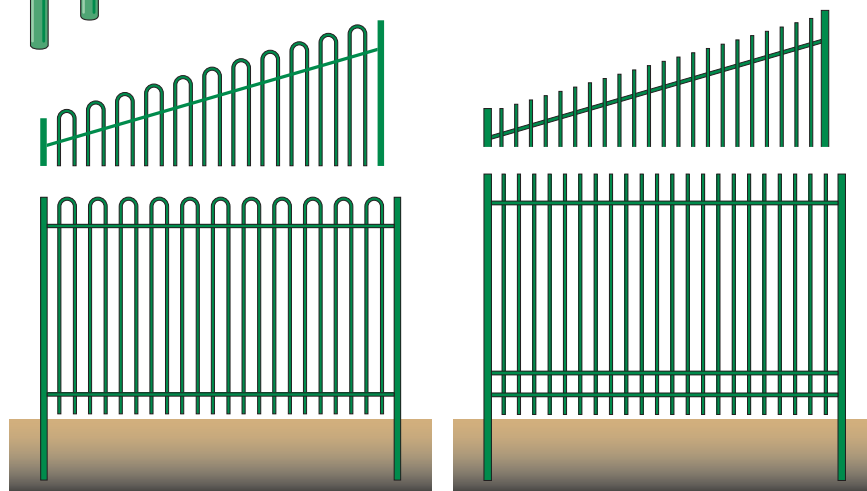

FLEXA-RAIL™

VERTICAL BAR RAILINGS

- A** Safe tops
- B** Variable raking
- C** 25.4mm Diameter Round Bar Tube

FEATURES

- Follows ground contours, so no stepping is required
- Large range of styles from standard bow top to spearhead finial
- RAL colours available

SUITABLE FOR

- Playgrounds
- Recreation grounds
- New build housing

DESCRIPTION

Uneven ground can often cause problems when installing a new fencing system, but thanks to the revolutionary self-raking panels of the Flexa-Rail™, it follows the contours of even the steepest of gradients without the need for stepping.

These vertical tubular bar railings are available in a variety of heights from 900 to 2400mm. Shorter panels are incredibly popular around children's playgrounds, recreation areas, and new build housing, with the standard bow-tops being approved by the Royal Society for the Prevention of Accidents (ROSPA) for use around children's play areas.

FINISH

Galvanised and polyester powder coated. The standard colours are Green RAL 6005 or Black RAL 9005. Full RAL range of colours available.

DIMENSIONS

Heights	900, 1000, 1200, 1500, 1800, 2000, 2100, 2400mm
Tubular bars	25.4mm dia.
Horizontal rail	55 x 52mm
Panel width	2900 and 2500mm
Posts	60 x 60mm RHS, 46 x 117mm HD section, 60.3mm dia. tubular
Post centres	Standard – 2890mm (900 to 1500mm) Standard – 2840mm (1800 to 2400mm) Playsafe – 2565mm