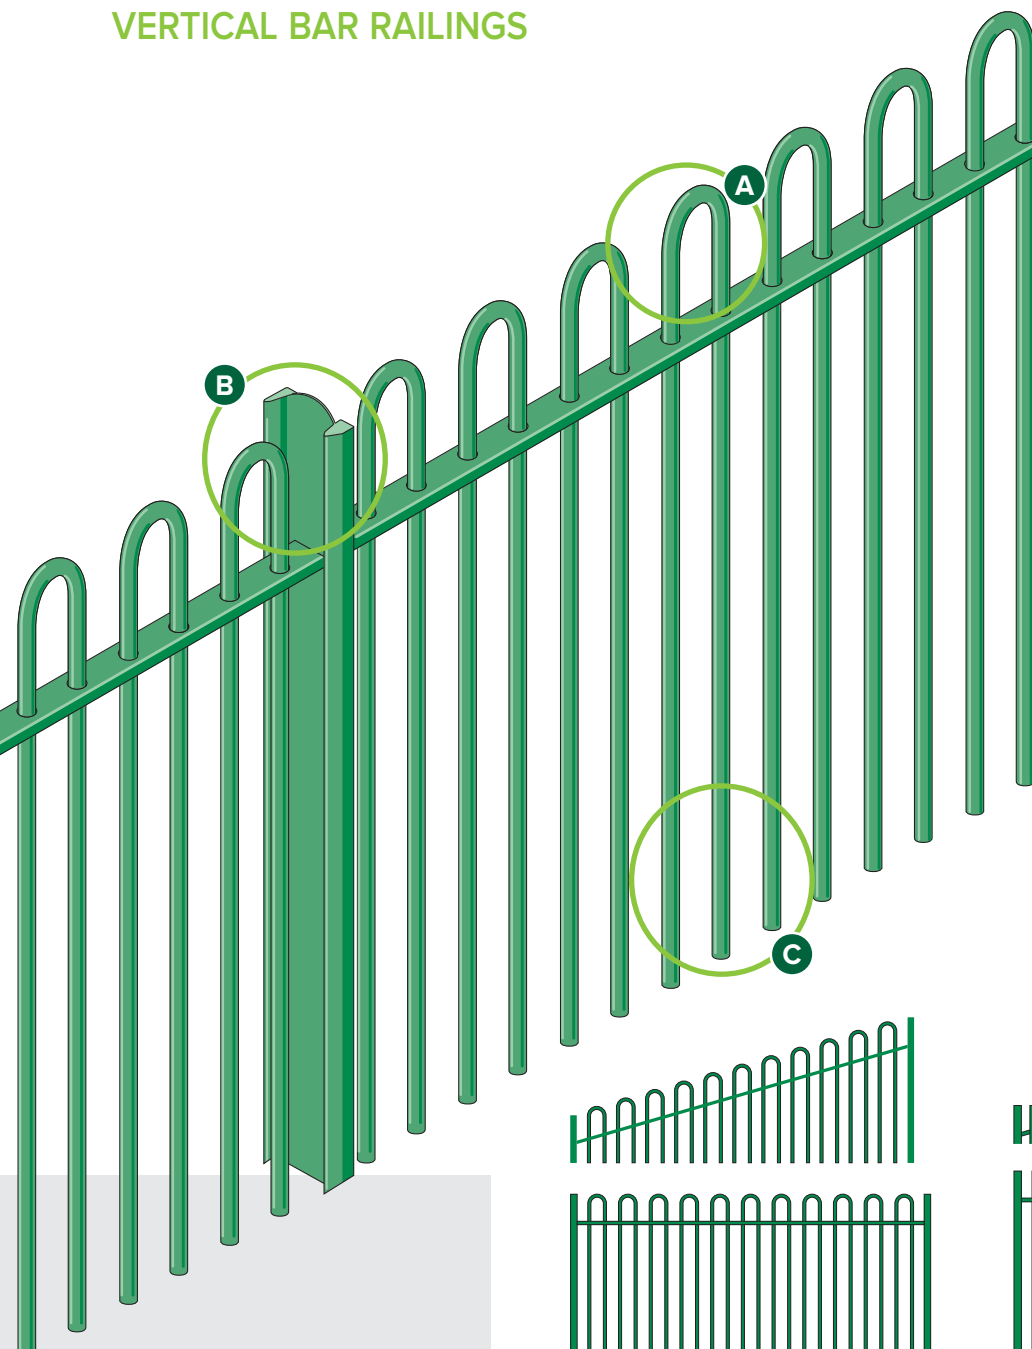

FLEXA-RAIL™

VERTICAL BAR RAILINGS

- A** Safe tops
- B** Variable raking
- C** 25.4mm Diameter Round Bar Tube

FEATURES

- Follows ground contours, so no stepping is required
- Large range of styles from standard bow top to spearhead finial
- RAL colours available

SUITABLE FOR

- Playgrounds
- Recreation grounds
- New build housing

DESCRIPTION

Uneven ground can often cause problems when installing a new fencing system, but thanks to the revolutionary self-raking panels of the Flexa-Rail™, it follows the contours of even the steepest of gradients without the need for stepping.

These vertical tubular bar railings are available in a variety of heights from 900 to 2400mm. Shorter panels are incredibly popular around children's playgrounds, recreation areas, and new build housing, with the standard bow-tops being approved by the Royal Society for the Prevention of Accidents (ROSPA) for use around children's play areas.

FINISH

Galvanised and polyester powder coated. The standard colours are Green RAL 6005 or Black RAL 9005. Full RAL range of colours available.

DIMENSIONS

Heights	900, 1000, 1200, 1500, 1800, 2000, 2100, 2400mm
Tubular bars	25.4mm dia.
Horizontal rail	55 x 52mm
Panel width	2900 and 2500mm
Posts	60 x 60mm RHS, 46 x 117mm HD section, 60.3mm dia. tubular
Post centres	Standard – 2890mm (900 to 1500mm) Standard – 2840mm (1800 to 2400mm) Playsafe – 2565mm